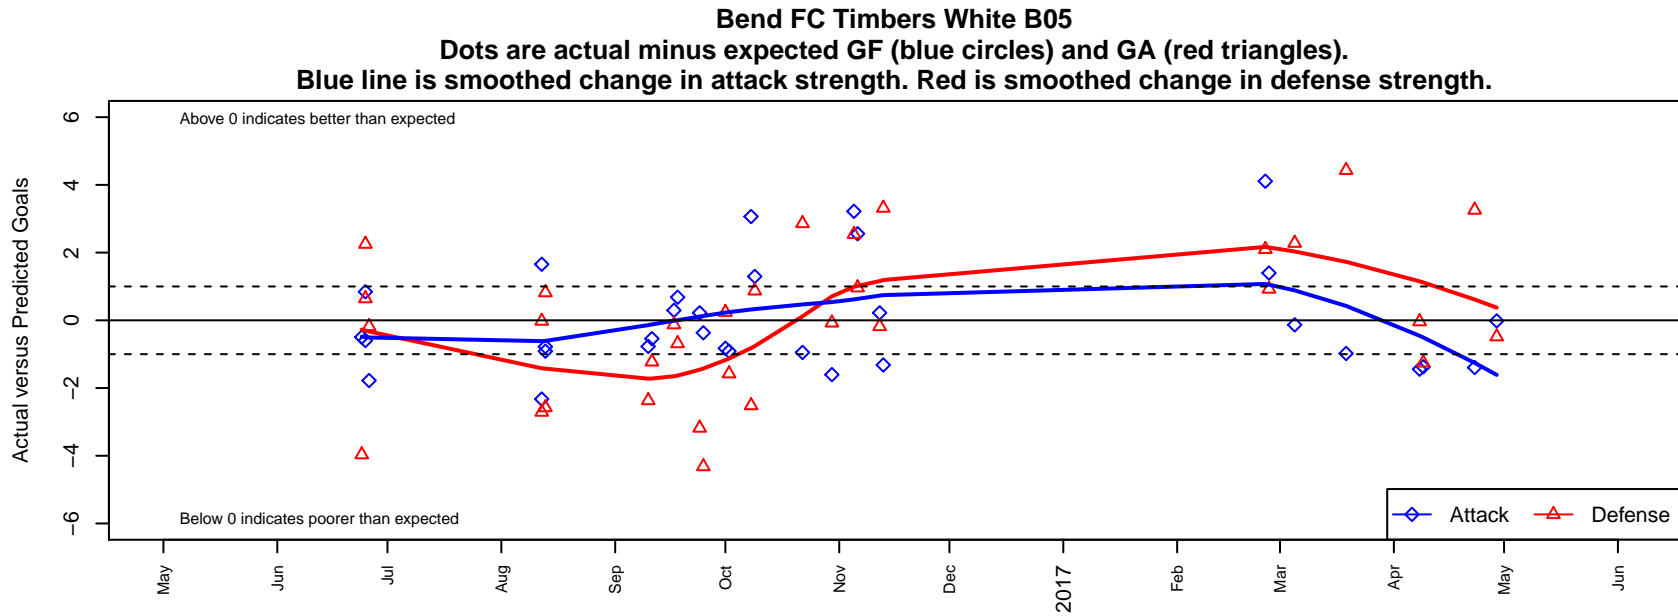

# Bend FC Timbers White B05

Bend FC  
 Bend, OR  
 B05 total strength=486  
 attack=0.54 defense=0.21  
 fall league = PTT B05 Div 1 Green  
 spr league = Spr OYS B05 Div 1 White

alt names used:  
 BEND FC TIMBERS BFCT 05B WHITE (USA)  
 Bend FC Timbers (White)  
 Bend FC Timbers 05B WHITE  
 Bend FC Timbers 05B WHITE  
 Bend FC Timbers 05B WHITE

**attack and defense variance (black dot)  
relative to other teams  
and top 10 in region**

**attack and defense rating  
relative to others at age  
and all opponents in last 13 months**

**Performance relative to 13 month average**