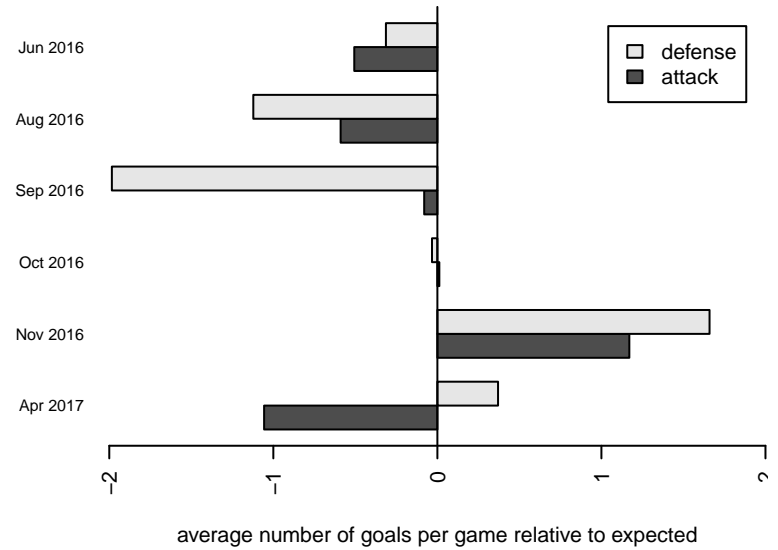

Performance relative to 13 month average