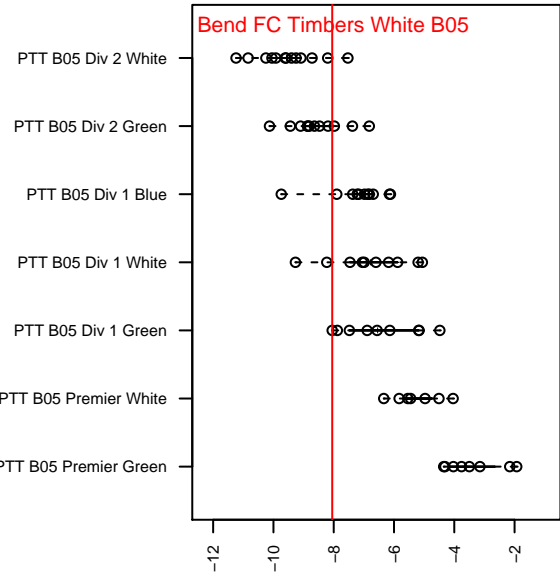

# Bend FC Timbers White B05

Bend FC  
 Bend, OR  
 B05 total strength=486  
 attack=0.54 defense=0.21  
 fall league = PTT B05 Div 1 Green  
 spr league = Spr OYS B05 Div 1 White

alt names used:  
 BEND FC TIMBERS BFCT 05B WHITE (USA)  
 Bend FC Timbers (White)  
 Bend FC Timbers 05B WHITE  
 Bend FC Timbers 05B WHITE  
 Bend FC Timbers 05B WHITE

Venues played:  
 2016 Clash At the Border Silver/Bronze U12  
 2016 Bend Premier Cup Ned Grabavoy (Silver)  
 2016 PTT B05 Division 1 Green  
 2016 OYS Presidents Cup B05  
 2016 Spr OYS B05 Division 1 White

**attack and defense variance (black dot)  
relative to other teams  
and top 10 in region**

**attack and defense rating  
relative to others at age  
and all opponents in last 13 months**

**Performance relative to 13 month average**