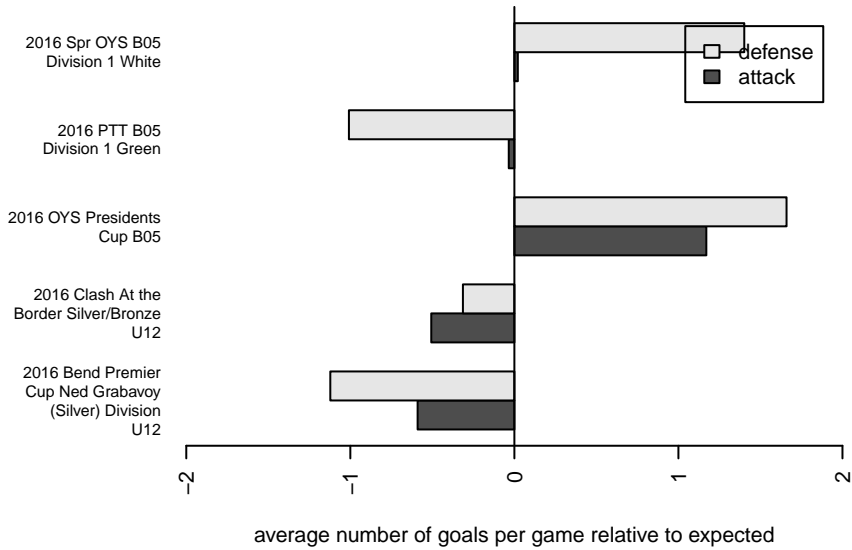

# Bend FC Timbers White B05

Bend FC  
 Bend, OR  
 B05 total strength=486  
 attack=0.54 defense=0.21  
 fall league = PTT B05 Div 1 Green  
 spr league = Spr OYS B05 Div 1 White

alt names used:  
 BEND FC TIMBERS BFCT 05B WHITE (USA)  
 Bend FC Timbers (White)  
 Bend FC Timbers 05B WHITE  
 Bend FC Timbers 05B WHITE  
 Bend FC Timbers 05B WHITE

Venues played:  
 2016 Clash At the Border Silver/Bronze U12  
 2016 Bend Premier Cup Ned Grabavoy (Silver)  
 2016 PTT B05 Division 1 Green  
 2016 OYS Presidents Cup B05  
 2016 Spr OYS B05 Division 1 White

**attack and defense variance (black dot)  
relative to other teams  
and top 10 in region**

**attack and defense rating  
relative to others at age  
and all opponents in last 13 months**

**Performance relative to 13 month average**